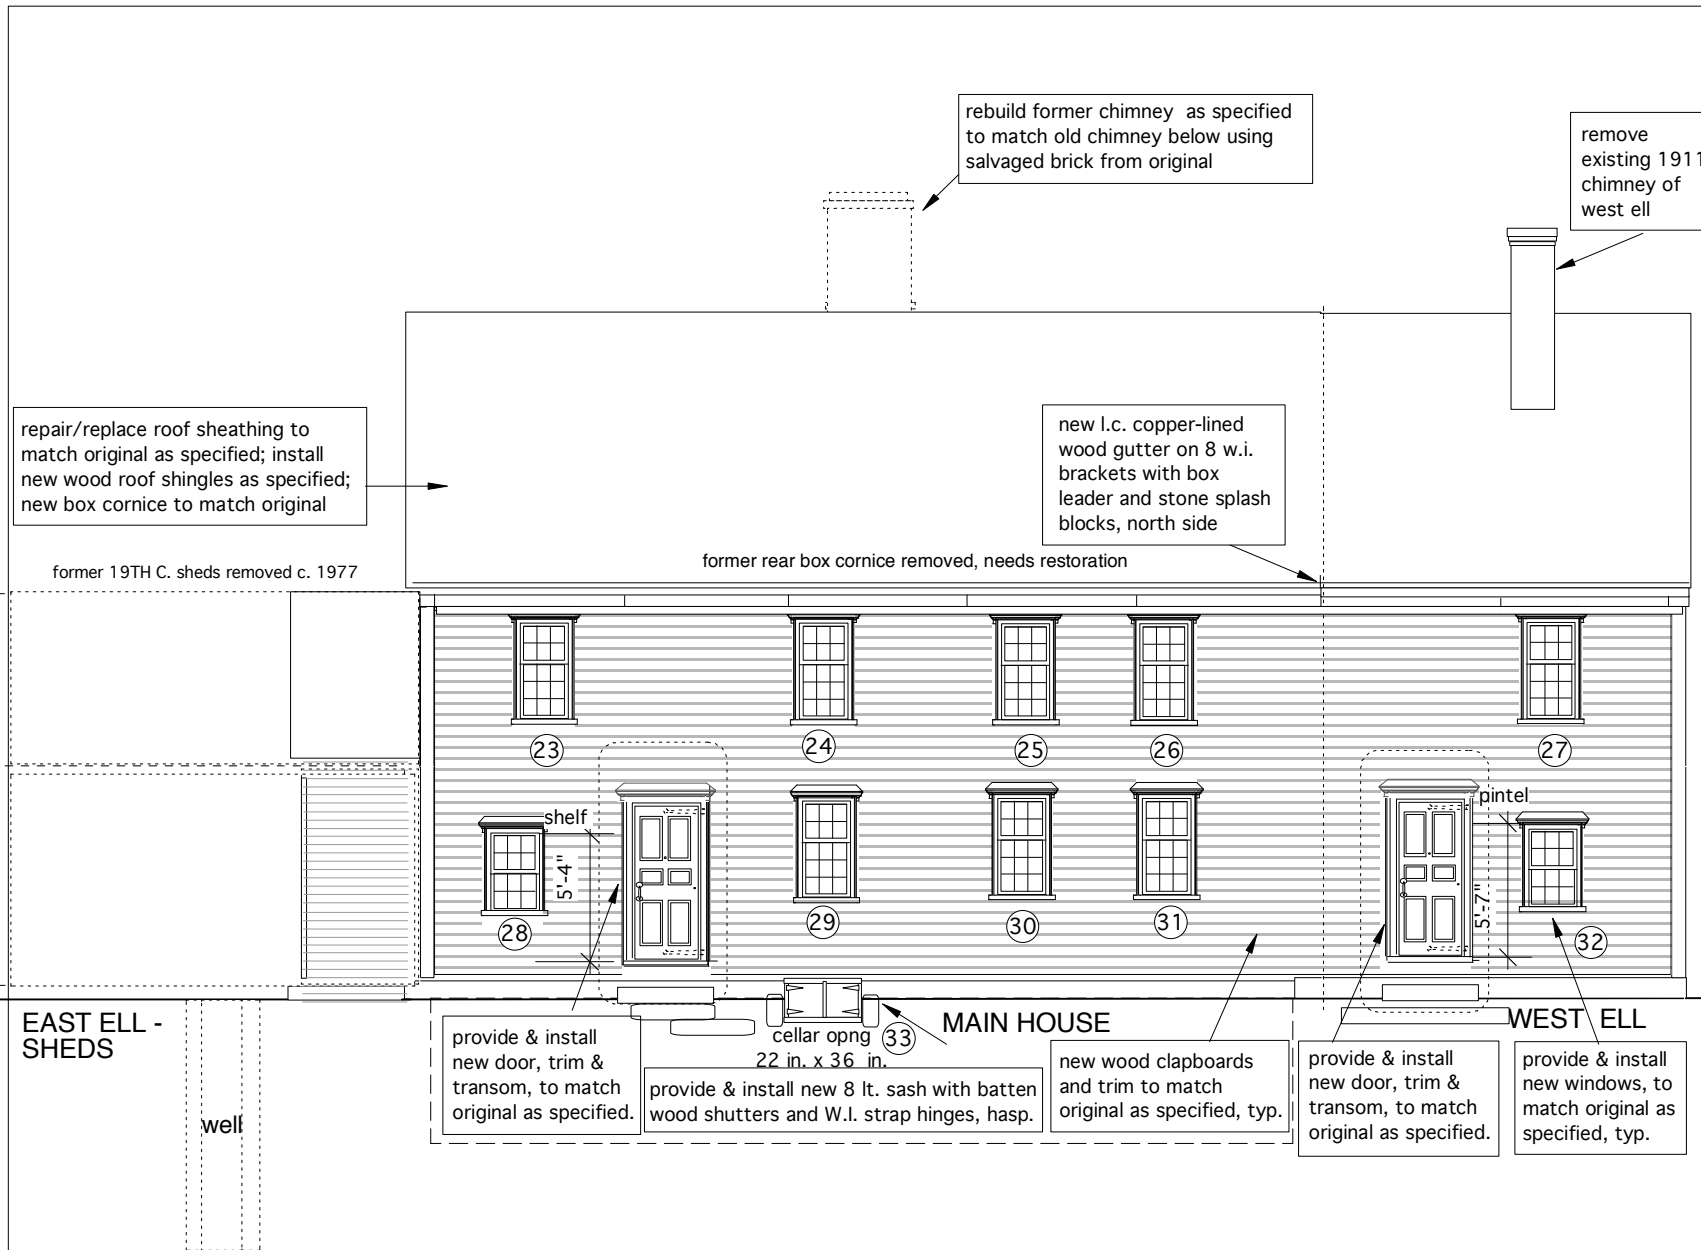

Tel. 978-352-2819
or 617-640-4935
e-mail:
rick.detwiller@
comcast.net

date: 10/20/2008

scale: as noted

Dwg. Title

**North
Elevation**

Dwg. No. A8a

NEW
ENGLAND
LANDMARKS

North Elevation (Restored)

Phase 1 Proposed Work

scale 0 2 4 feet